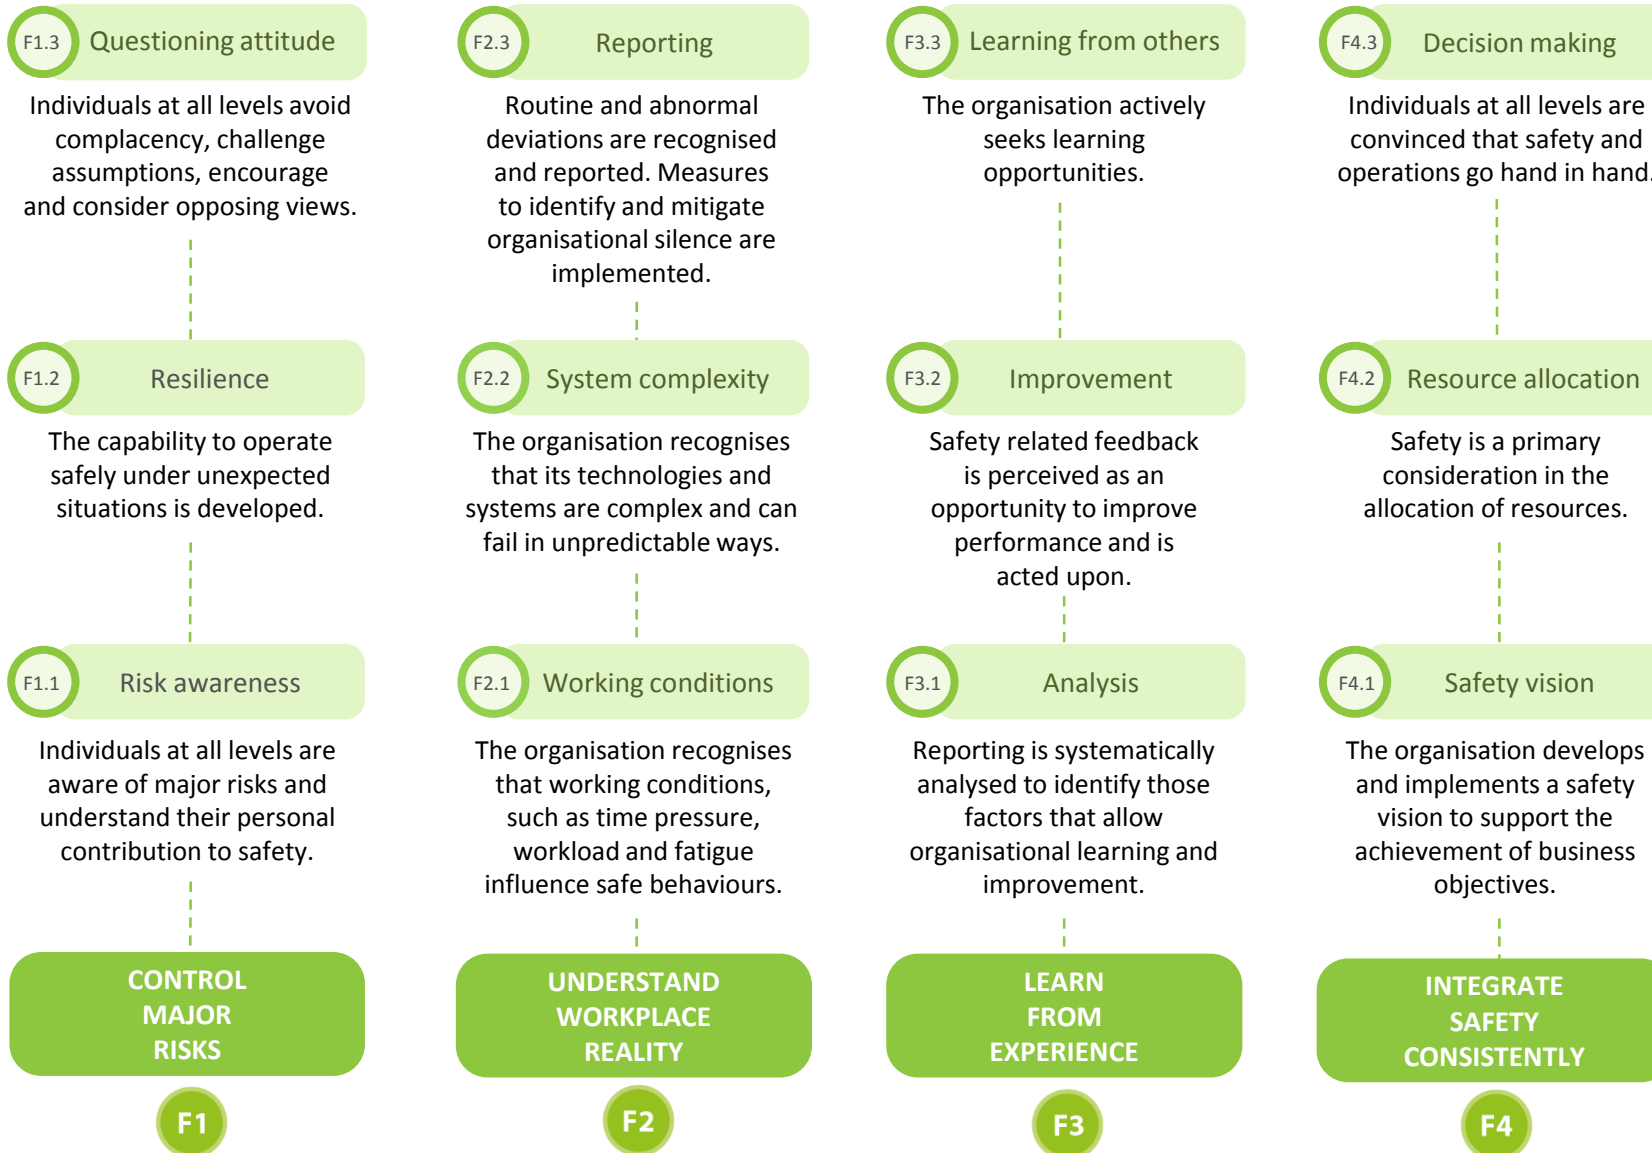

# European Railway Safety Culture Model 2.0

# European Railway Safety Culture Model 2.0: Components

# Railway Safety Fundamentals: Keywords

# Railway Safety Fundamentals: Attributes