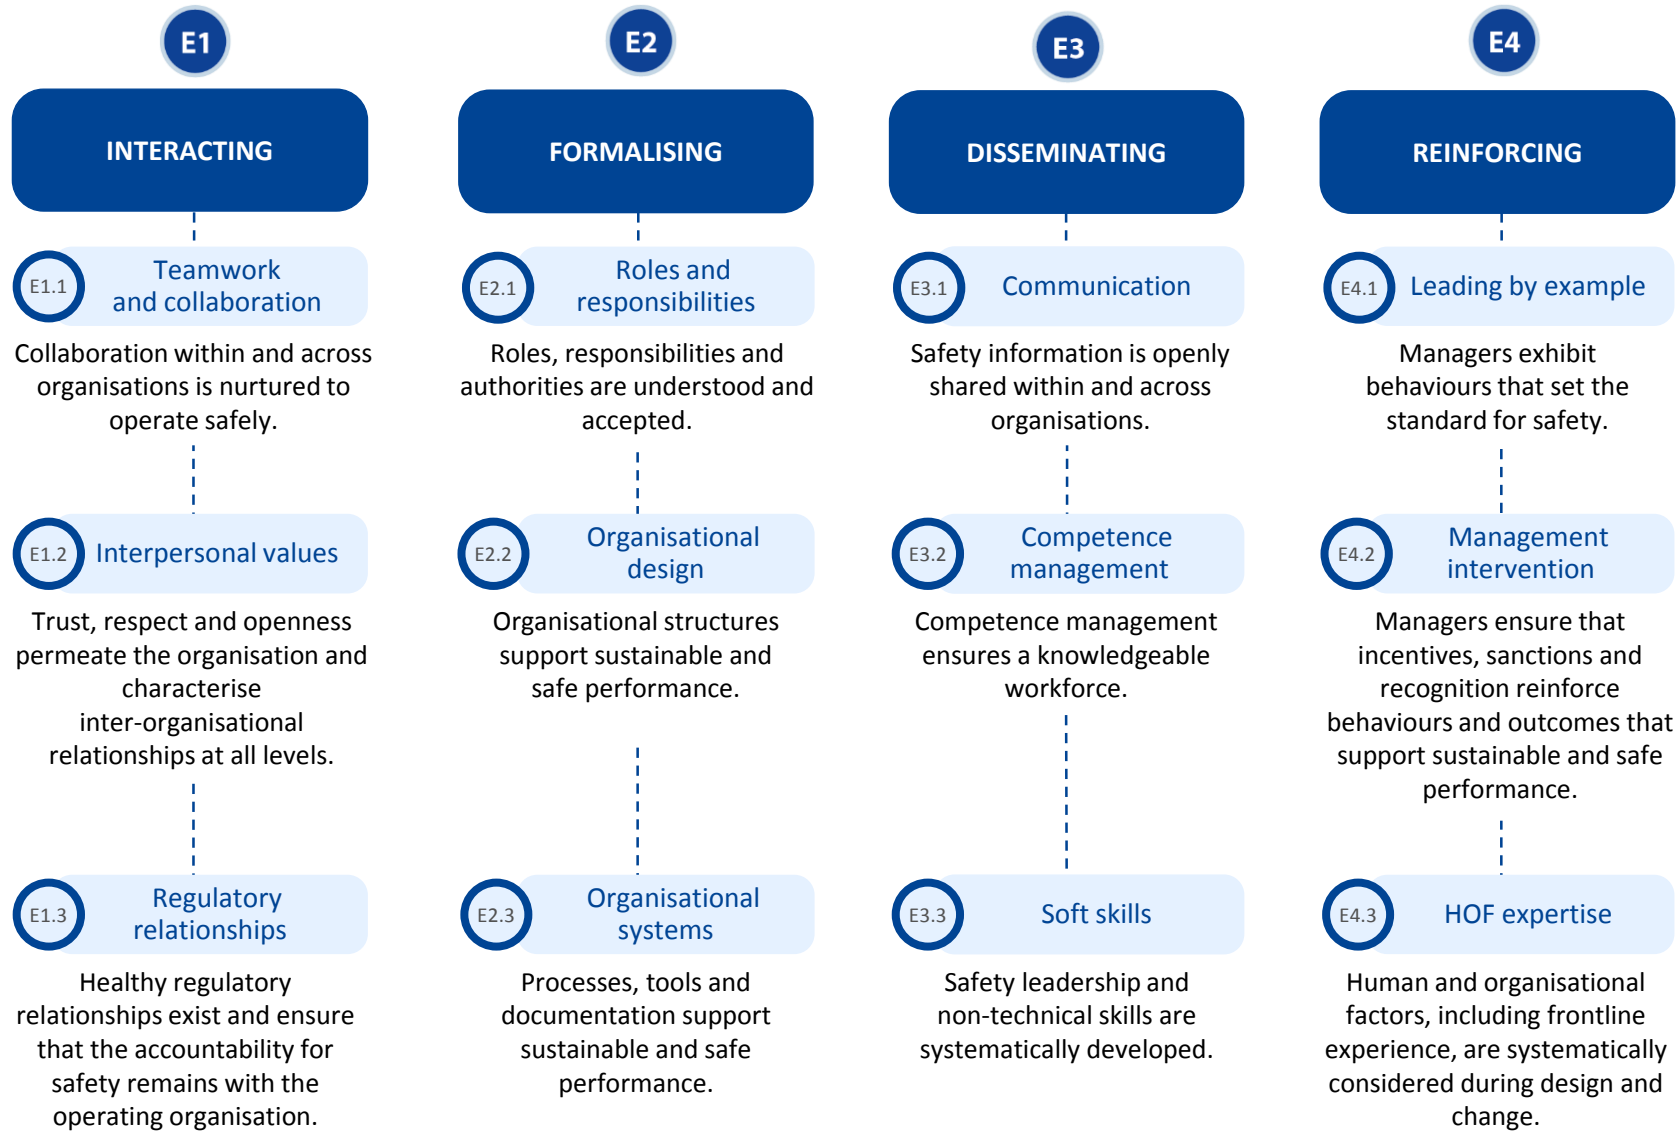

Cultural Enablers: Attributes