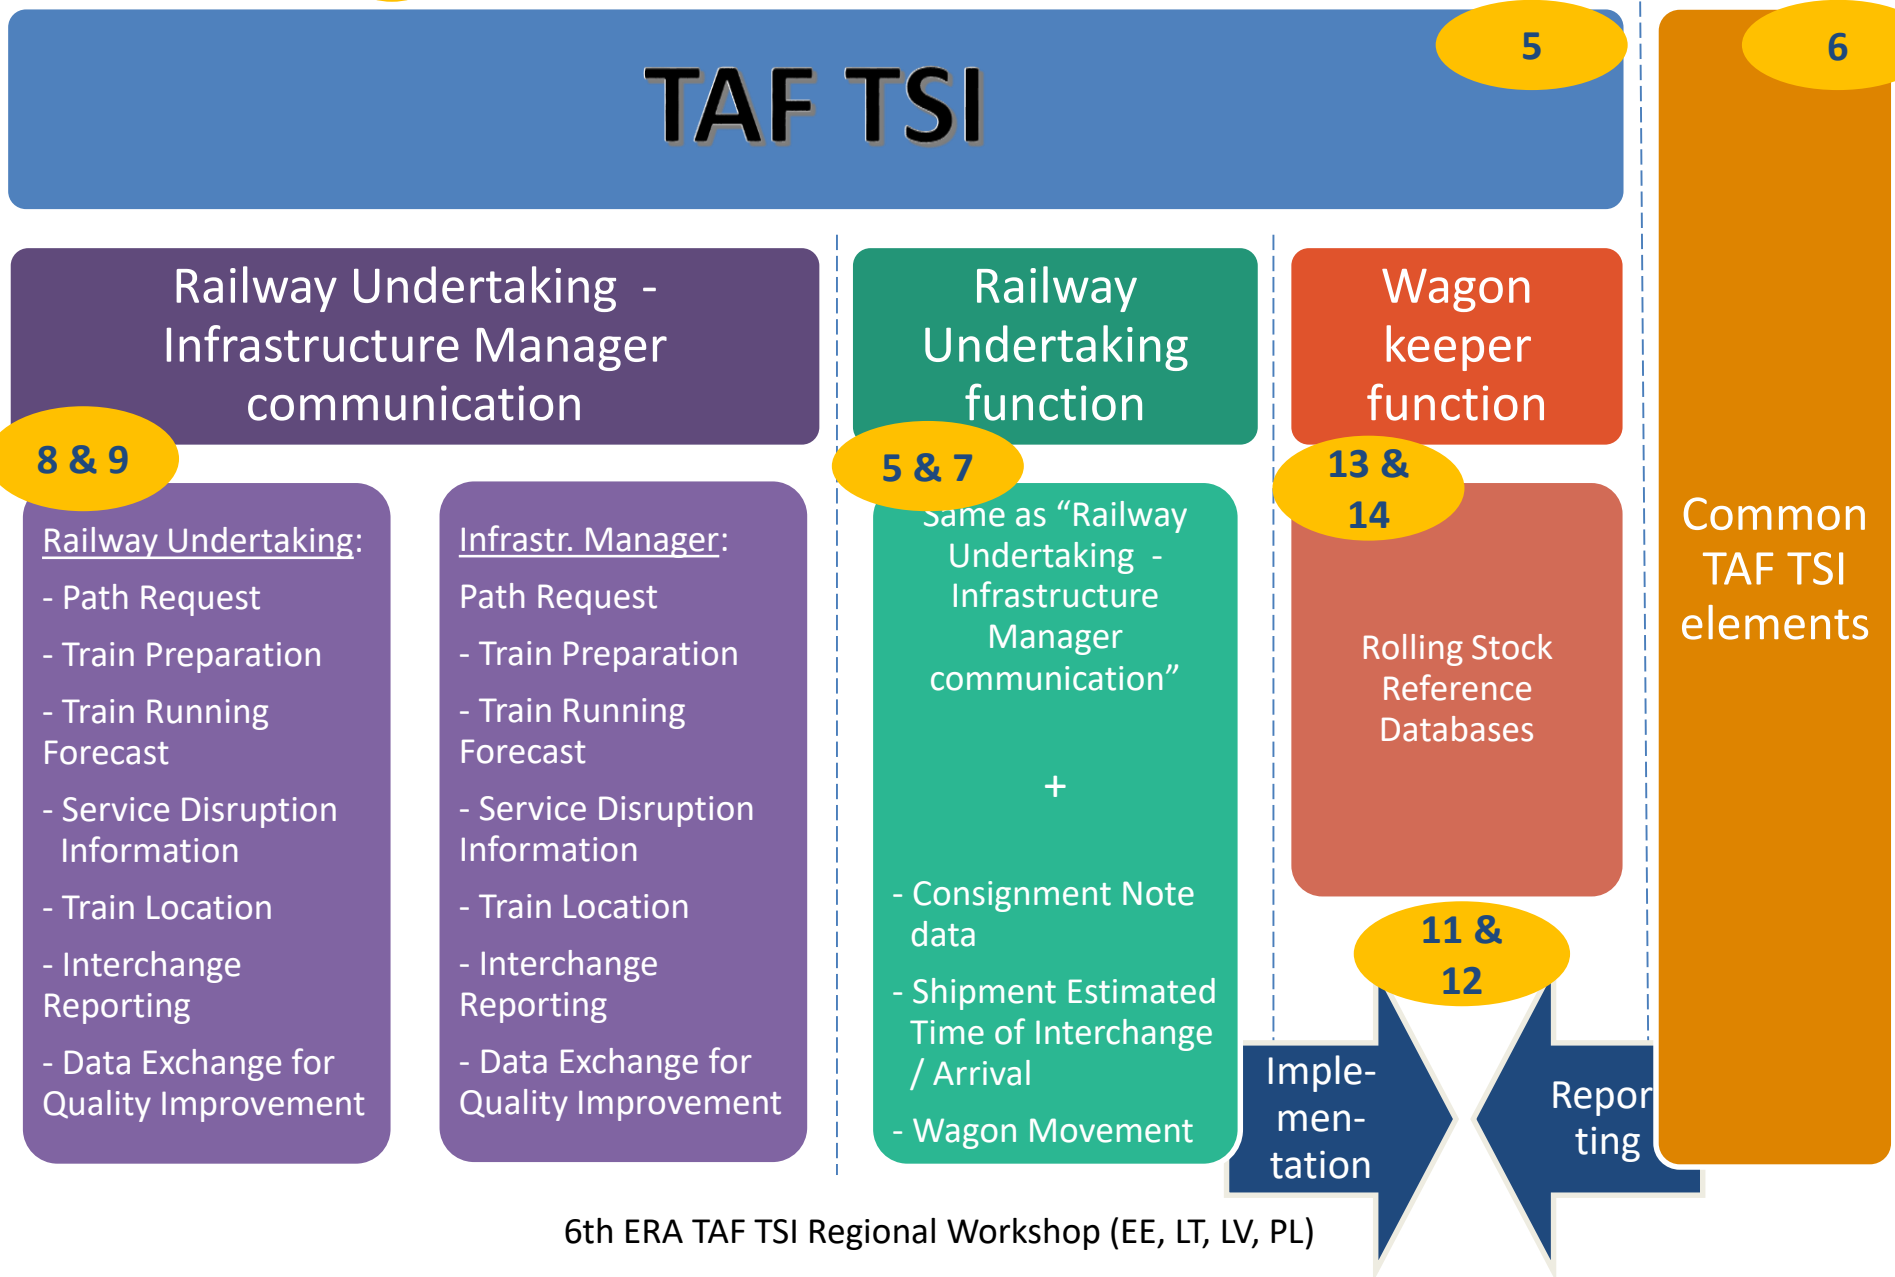

 = agenda item

#### Railway Undertaking:

- Path Request
- Train Preparation
- Train Running Forecast
- Service Disruption Information
- Train Location
- Interchange Reporting
- Data Exchange for Quality Improvement

#### Infrastr. Manager:

- Path Request
- Train Preparation
- Train Running Forecast
- Service Disruption Information
- Train Location
- Interchange Reporting
- Data Exchange for Quality Improvement

### Railway Undertaking function

5 & 7

Same as "Railway Undertaking - Infrastructure Manager communication"

+

- Consignment Note data
- Shipment Estimated Time of Interchange / Arrival
- Wagon Movement