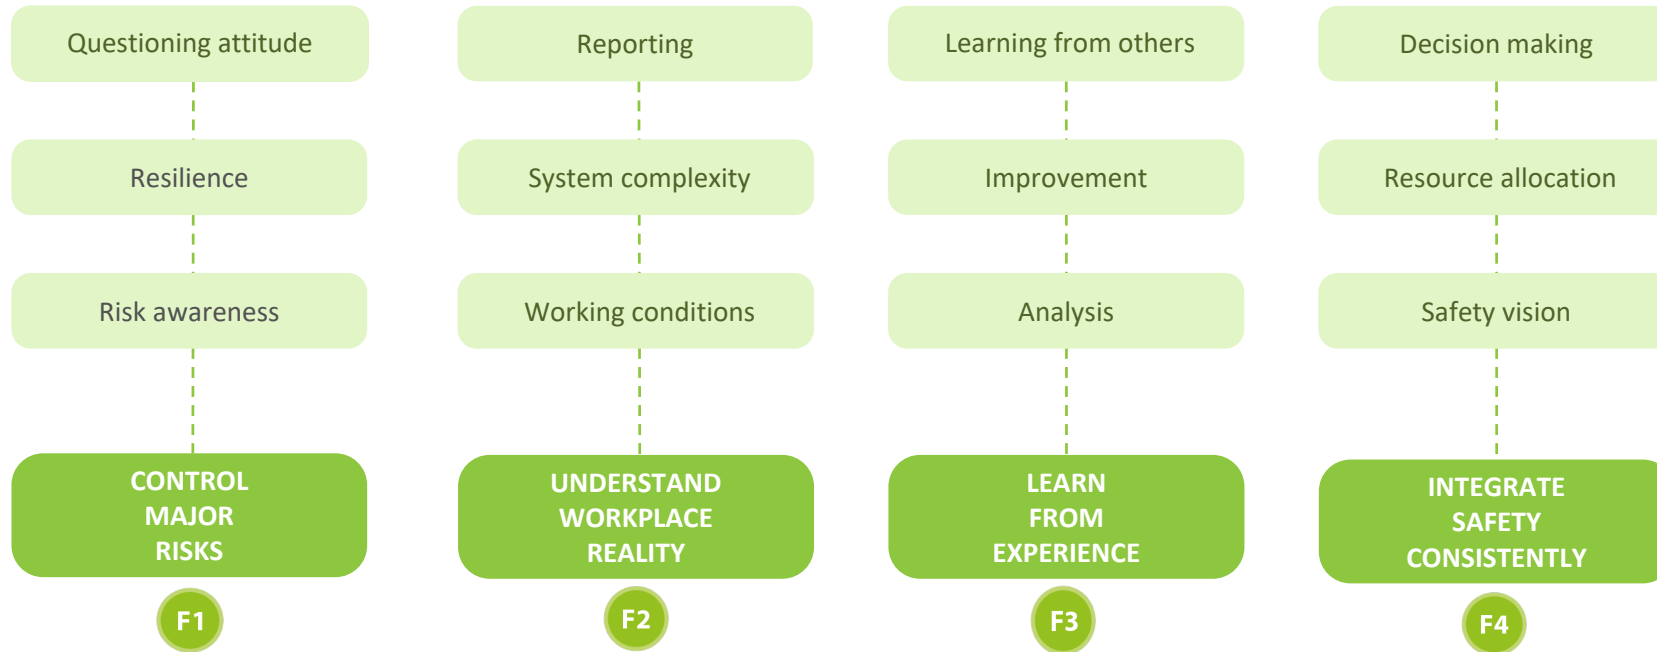

European Railway Safety Culture Model 2.0

European Railway Safety Culture Model 2.0: Components

Railway Safety Fundamentals: Keywords

Railway Safety Fundamentals: Attributes

Cultural Enablers: Attributes

Making the railway system work better for society.