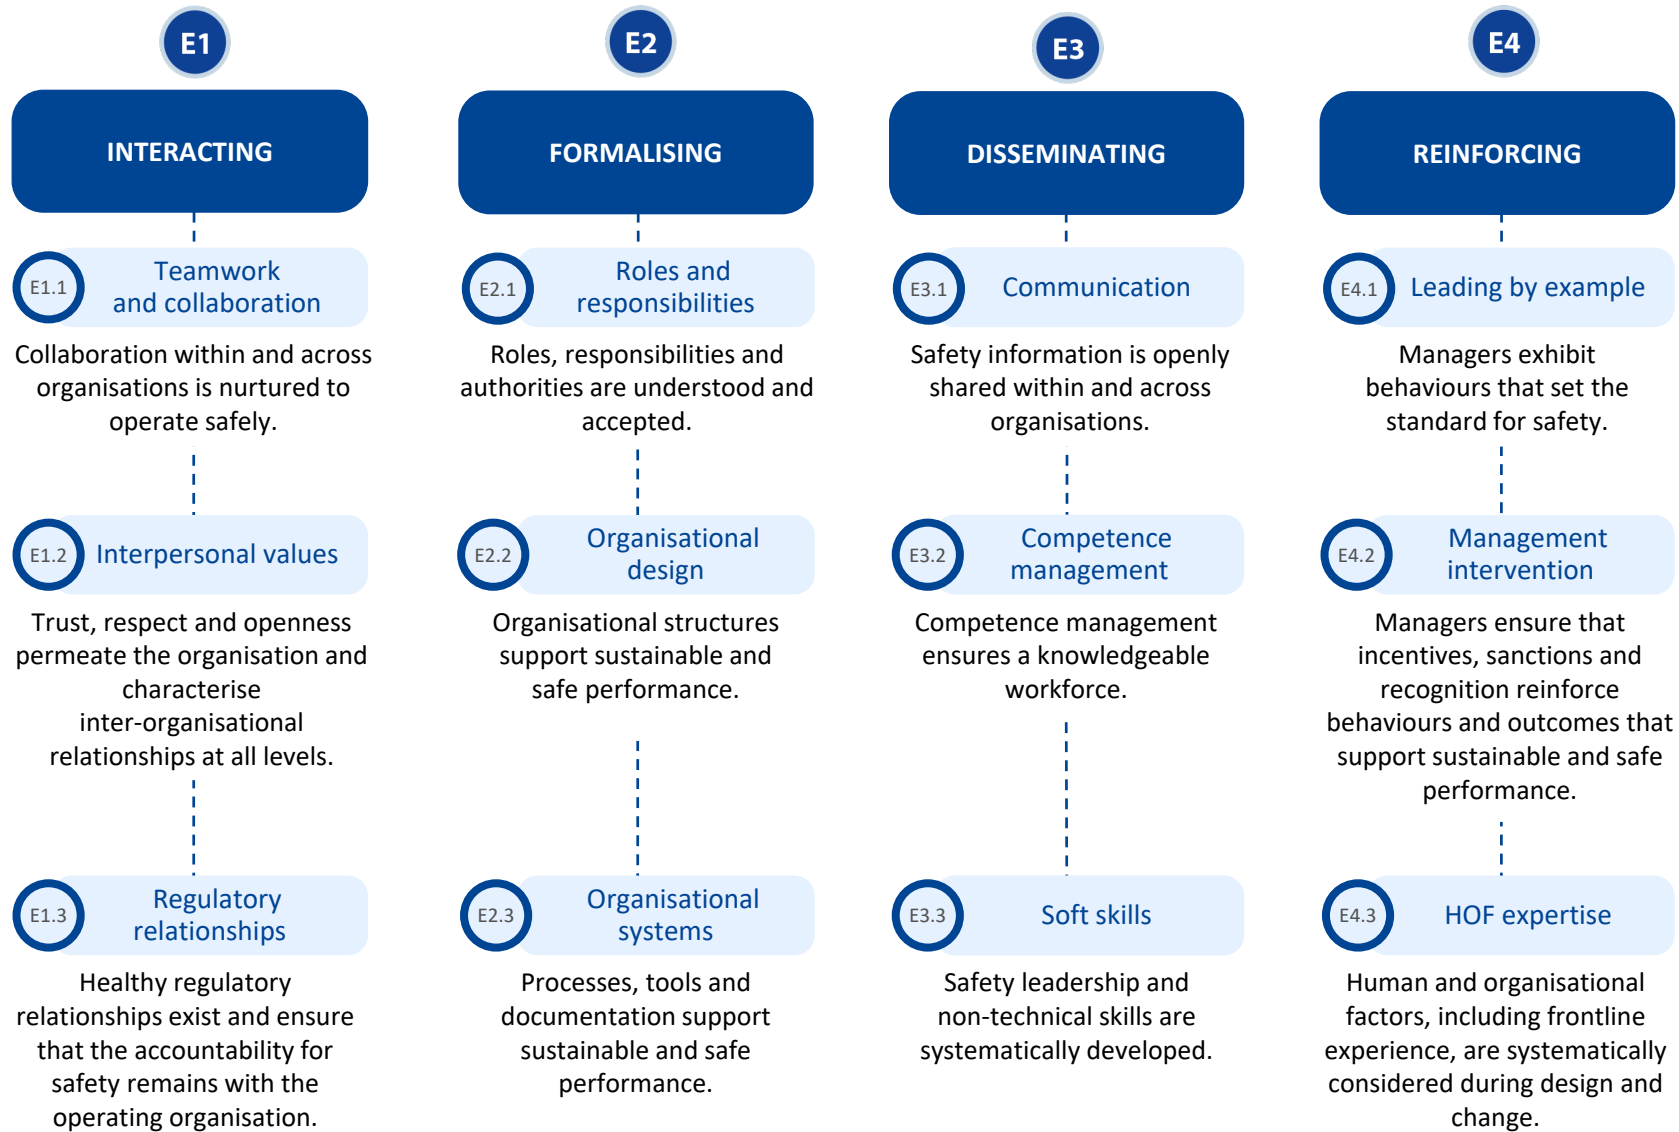

European Railway Safety Culture Model 2.0

European Railway Safety Culture Model 2.0: Components

Railway Safety Fundamentals: Keywords

Railway Safety Fundamentals: Attributes

Cultural Enablers: Attributes

Making the railway system work better for society.