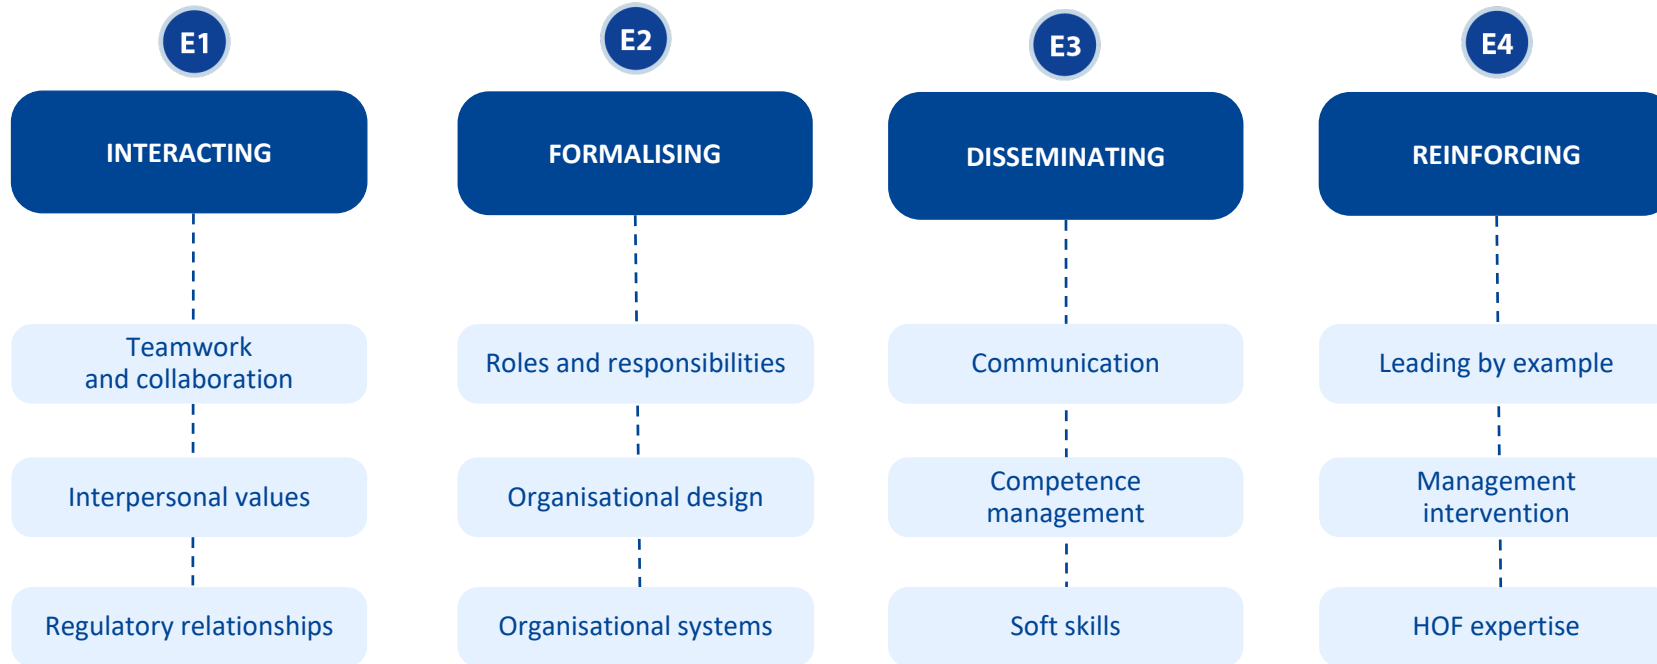

European Railway Safety Culture Model 2.0

European Railway Safety Culture Model 2.0: Components

Railway Safety Fundamentals: Keywords

Railway Safety Fundamentals: Attributes

Cultural Enablers: Attributes

Making the railway system work better for society.