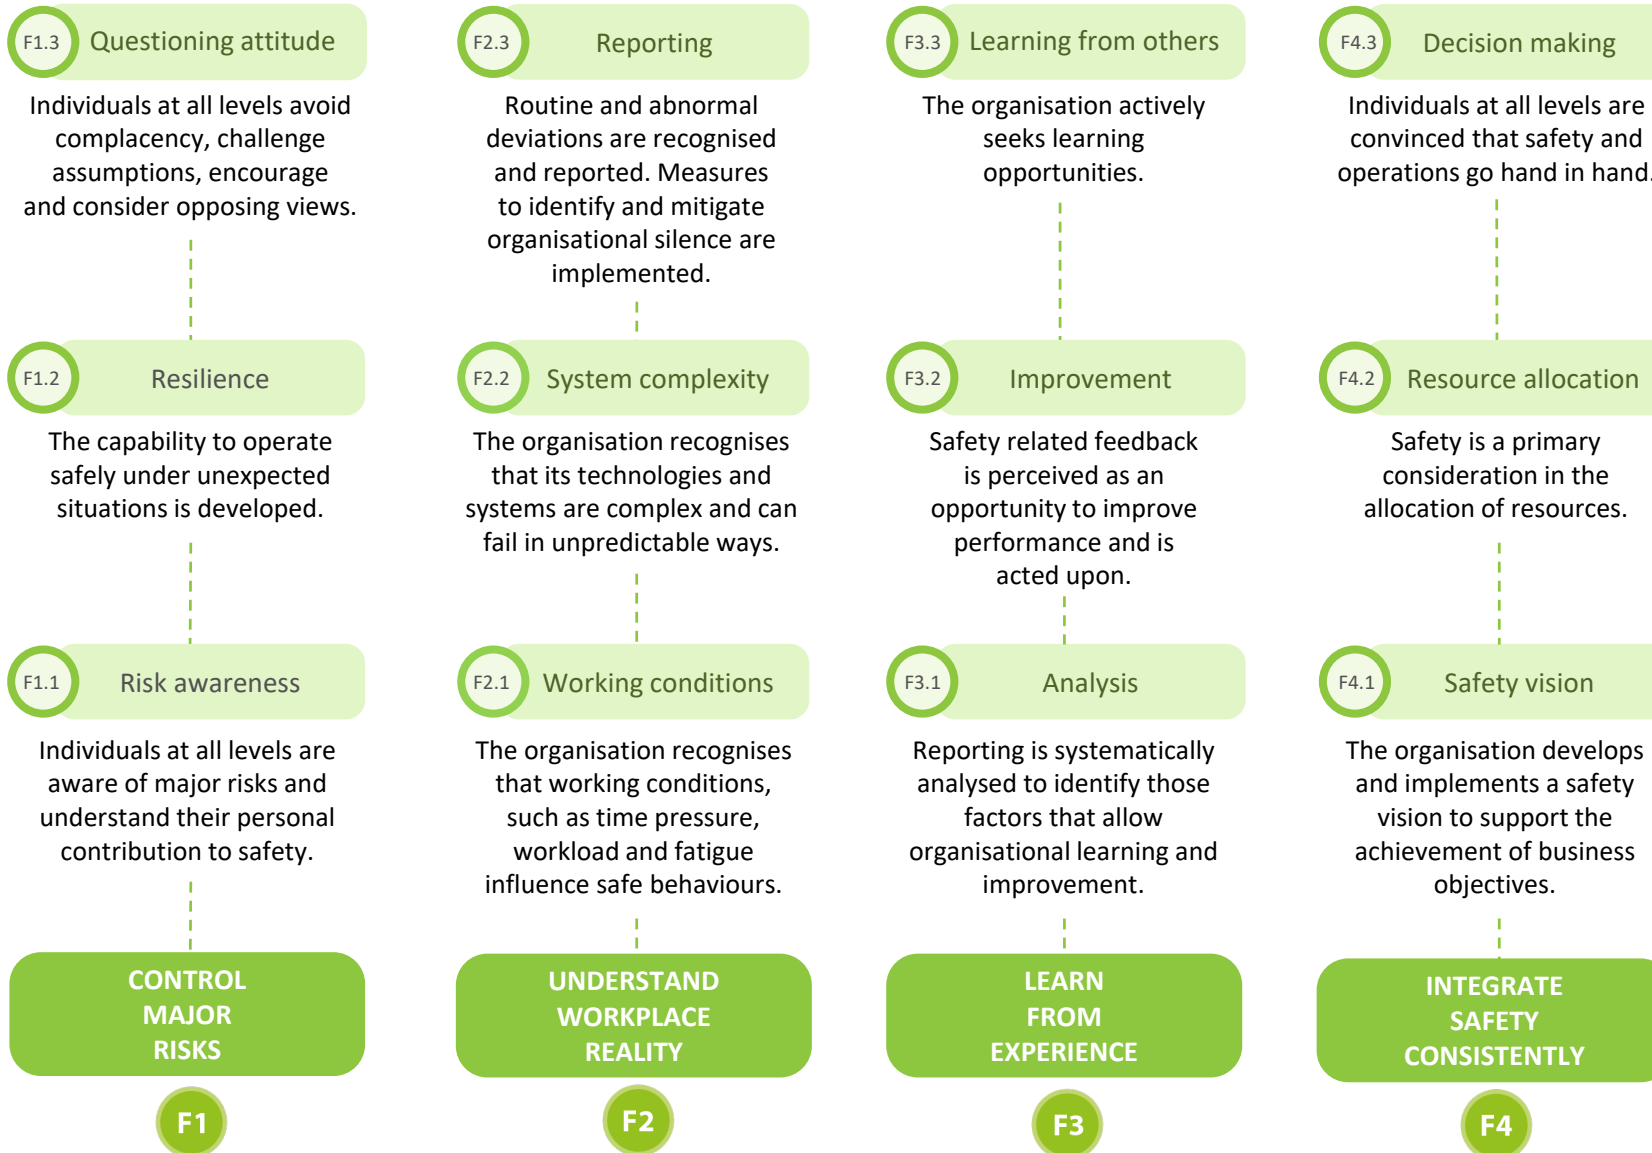

European Railway Safety Culture Model 2.0

European Railway Safety Culture Model 2.0: Components

Railway Safety Fundamentals: Keywords

Railway Safety Fundamentals: Attributes

Cultural Enablers: Attributes

Making the railway system work better for society.