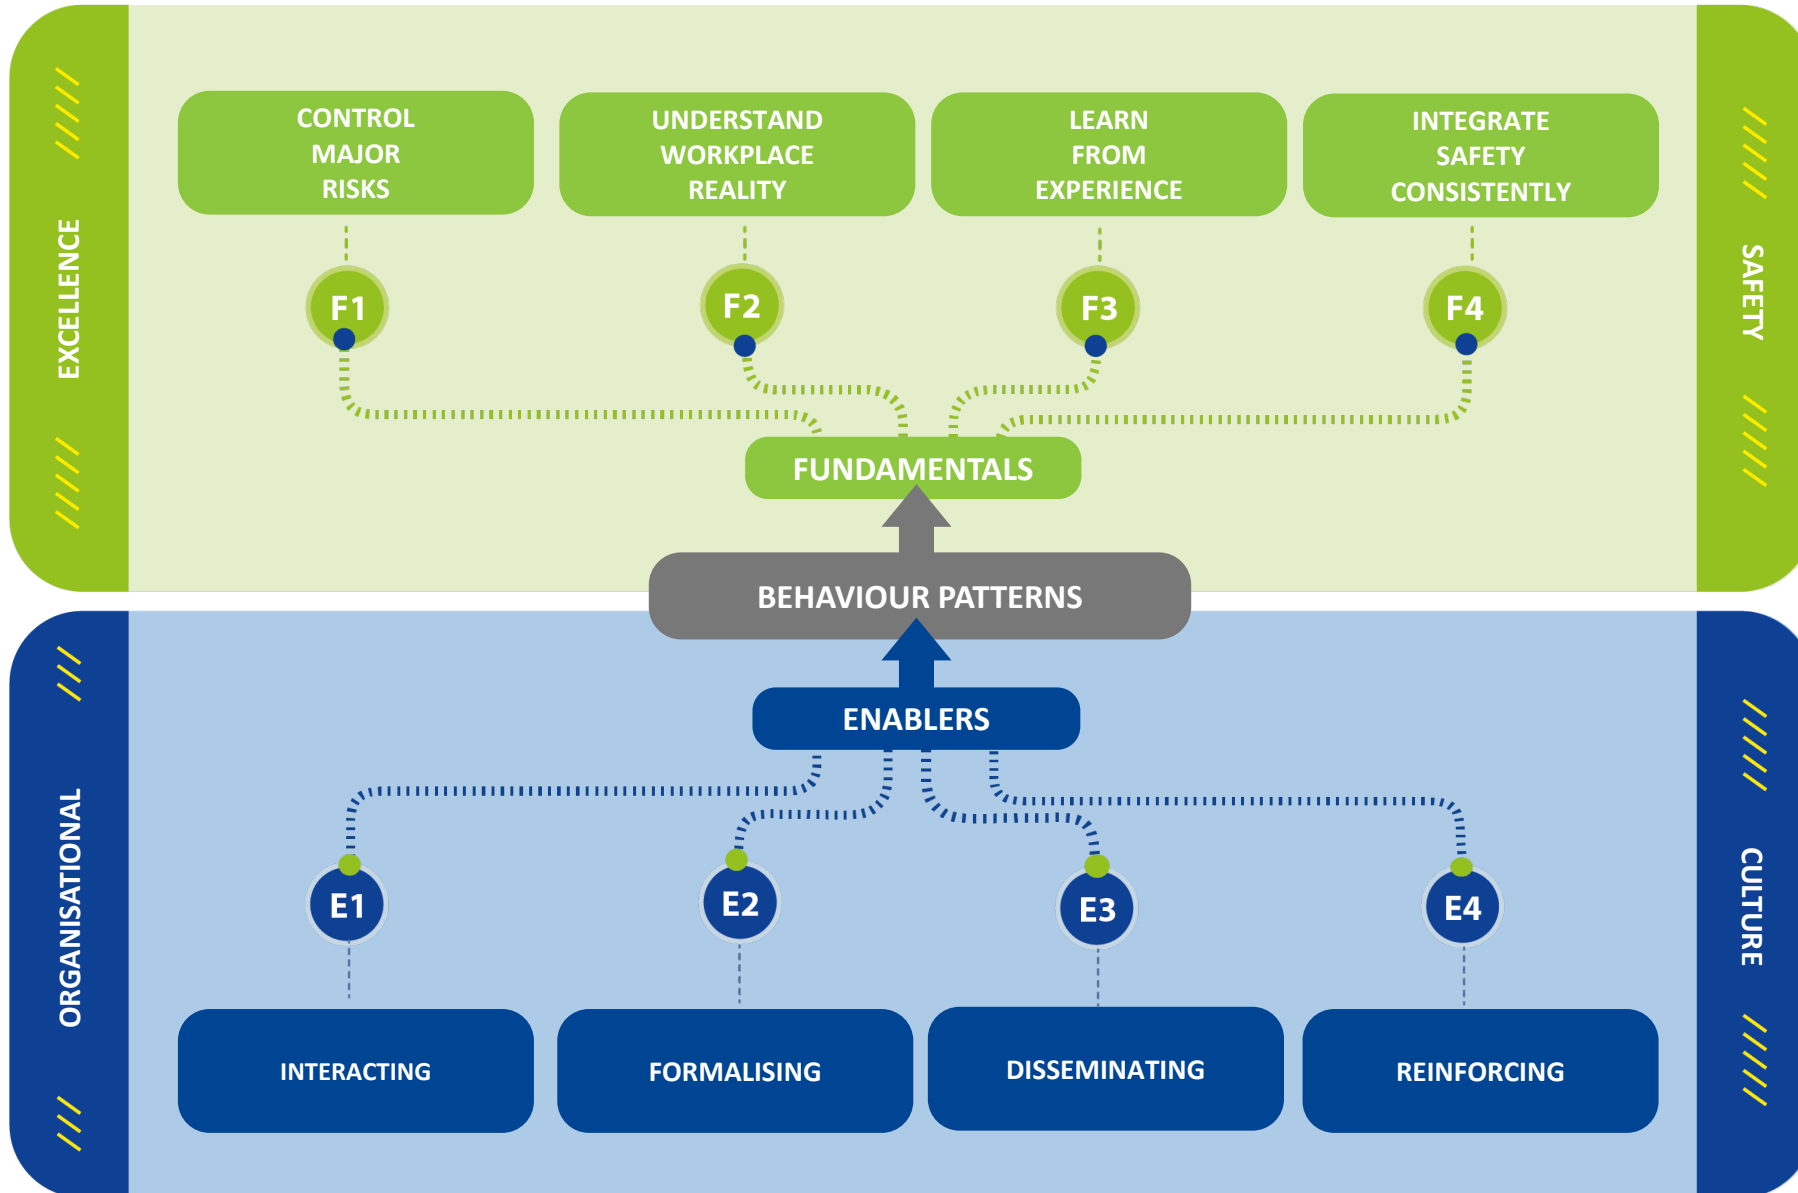

European Railway Safety Culture Model 2.0

European Railway Safety Culture Model 2.0: Components

Railway Safety Fundamentals: Keywords

Railway Safety Fundamentals: Attributes

Cultural Enablers: Attributes

Making the railway system work better for society.